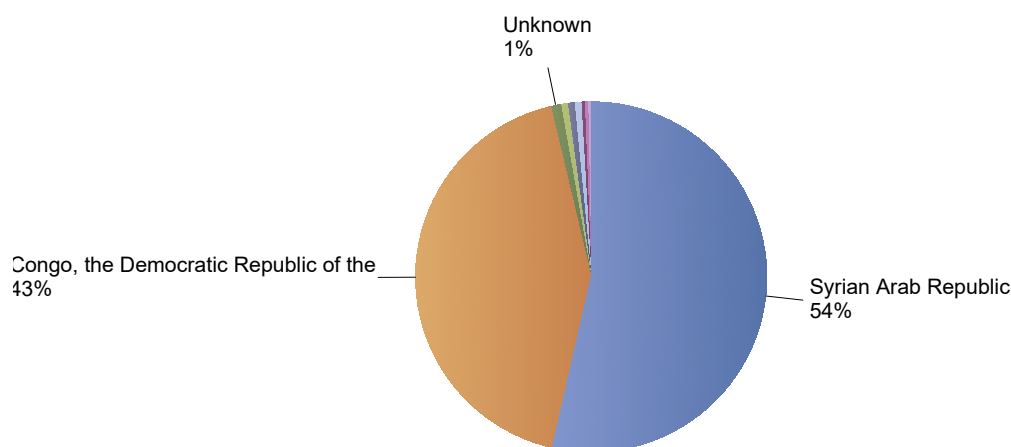

Previous calendar year:

Country of citizenship	2021	Perc
Syrian Arab Republic	56	100%
Eritrea	*	0%
Total	56	50%

Total asylum relocation influx in the current year

Period: 2022

Number of first asylum applications: 0

No Data Available

Influx of asylum resettlement in The Netherlands (with the exception of 1:1 resettlement Turkey)
Source: METiS

Total resettlement influx in The Netherlands

Current calendar year:

Country of citizenship	2022									
	Jan	Feb	Mar	Apr	May	Jun	Jul	Aug	Total	Perc
Syrian Arab Republic	113	29	23	6	*	*	*	*	173	54%
Congo, the Democratic Republic of the	5	*	5	17	106	*	*	*	138	43%
Unknown	*	*	*	*	*	*	*	*	*	1%
Iraq	*	*	*	*	*	*	*	*	*	1%
Rwanda	*	*	*	*	*	*	*	*	*	1%
Stateless	*	*	*	*	*	*	*	*	*	1%
Cambodia	*	*	*	*	*	*	*	*	*	0%
Cameroon	*	*	*	*	*	*	*	*	*	0%
Cote d'Ivoire	*	*	*	*	*	*	*	*	*	0%
Total	125	29	31	23	108	5	*	*	323	100%

* To conceal the lowest figures, all values between 0 and 4 are replaced by asterisks.

Top nationalities asylum resettlement influx in the current year
Period: 2022

Number of first asylum applications: 323