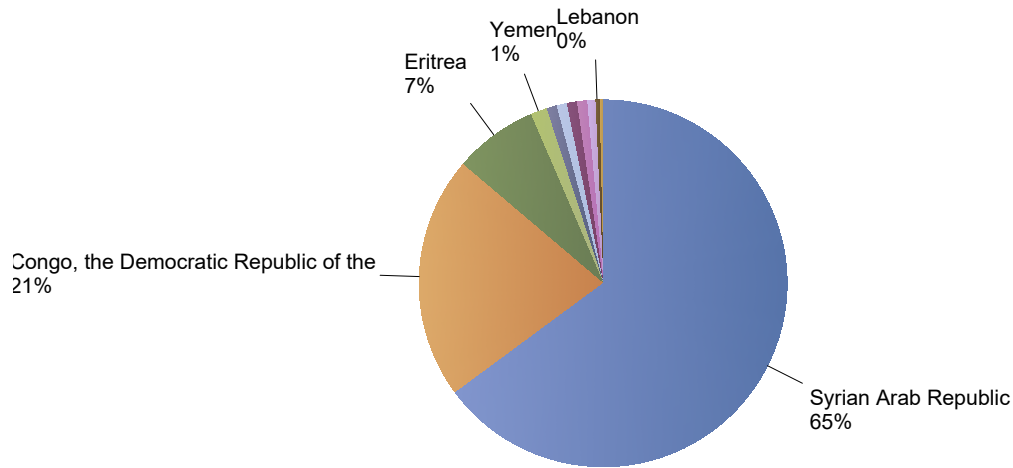

## Influx of asylum resettlement in The Netherlands (with the exception of 1:1 resettlement Turkey)

Source: METiS

Total resettlement influx in The Netherlands

Current calendar year:

Country of citizenship	2023									
	Jan	Feb	Mar	Apr	May	Jun	Aug	Sep	Total	Perc
Syrian Arab Republic	16	*	115	117	114	*	*	*	362	65%
Congo, the Democratic Republic of the	*	*	*	*	*	5	25	85	119	21%
Eritrea	23	*	13	*	*	*	*	*	41	7%
Yemen	*	*	*	8	*	*	*	*	8	1%
Afghanistan	*	*	*	*	*	*	*	*	5	1%
Pakistan	*	*	*	*	*	*	*	5	5	1%
Sudan	*	*	*	*	*	*	*	*	5	1%
Turkey	*	*	*	*	*	*	*	*	5	1%
Somalia	*	*	*	*	*	*	*	*	*	1%
Iraq	*	*	*	*	*	*	*	*	*	0%
Lebanon	*	*	*	*	*	*	*	*	*	0%
<b>Total</b>	<b>43</b>	<b>7</b>	<b>134</b>	<b>131</b>	<b>117</b>	<b>6</b>	<b>29</b>	<b>91</b>	<b>558</b>	<b>100%</b>

\* To conceal the lowest figures, all values between 0 and 4 are replaced by asterisks.

Previous calendar year:

Country of citizenship	2022	Perc
Syrian Arab Republic	437	61%
Congo, the Democratic Republic of the	191	27%
Somalia	18	3%
Yemen	19	3%
Eritrea	11	2%
Sudan	10	1%
Turkey	10	1%
Ethiopia	5	1%
Unknown	*	1%
Iraq	*	0%
Rwanda	*	0%
Stateless	*	0%
Cambodia	*	0%
Cameroon	*	0%
Cote d'Ivoire	*	0%
Dominican Republic	*	0%
Kenya	*	0%
Lebanon	*	0%
<b>Total</b>	<b>717</b>	<b>6%</b>

Top nationalities asylum resettlement influx in the current year

Period: 2023

Number of first asylum applications: 558

September 2023

Country of citizenship	Total	Perc
Congo, the Democratic Republic of the	85	93%
Pakistan	5	5%
Sudan	*	1%
<b>Total</b>	<b>91</b>	<b>33%</b>