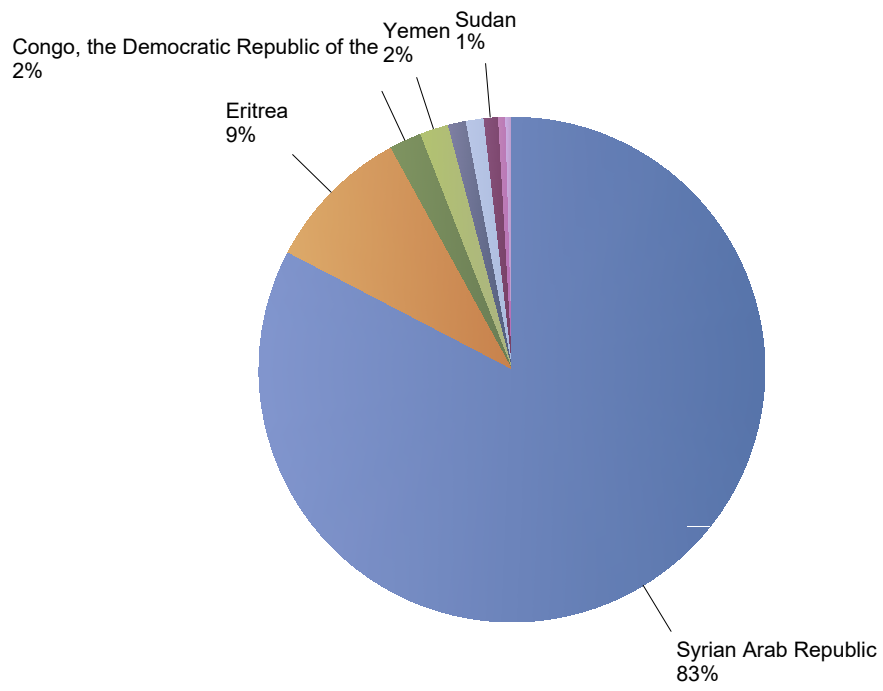

## Influx of asylum resettlement in The Netherlands (with the exception of 1:1 resettlement Turkey)

Source: METiS

Total resettlement influx in The Netherlands

Current calendar year:

Country of citizenship	2023							
	Jan	Feb	Mar	Apr	May	Jun	Total	Perc
Syrian Arab Republic	16	*	115	117	114	*	362	83%
Eritrea	23	*	13	*	*	*	41	9%
Congo, the Democratic Republic of the	*	*	*	*	*	5	9	2%
Yemen	*	*	*	8	*	*	8	2%
Afghanistan	*	*	*	*	*	*	5	1%
Turkey	*	*	*	*	*	*	5	1%
Sudan	*	*	*	*	*	*	*	1%
Iraq	*	*	*	*	*	*	*	0%
Lebanon	*	*	*	*	*	*	*	0%
<b>Total</b>	<b>43</b>	<b>7</b>	<b>134</b>	<b>131</b>	<b>117</b>	<b>6</b>	<b>438</b>	<b>100%</b>

\* To conceal the lowest figures, all values between 0 and 4 are replaced by asterisks.

Previous calendar year:

Country of citizenship	2022	Perc
Syrian Arab Republic	437	61%
Congo, the Democratic Republic of the	191	27%
Somalia	18	3%
Yemen	19	3%
Eritrea	11	2%
Sudan	10	1%
Turkey	10	1%
Ethiopia	5	1%
Unknown	*	1%
Iraq	*	0%
Rwanda	*	0%
Stateless	*	0%
Cambodia	*	0%
Cameroon	*	0%
Cote d'Ivoire	*	0%
Dominican Republic	*	0%
Kenya	*	0%
Lebanon	*	0%
<b>Total</b>	<b>717</b>	<b>6%</b>

Top nationalities asylum resettlement influx in the current year

Period: 2023

Number of first asylum applications: 438

July 2023

Country of citizenship	Perc
------------------------	------