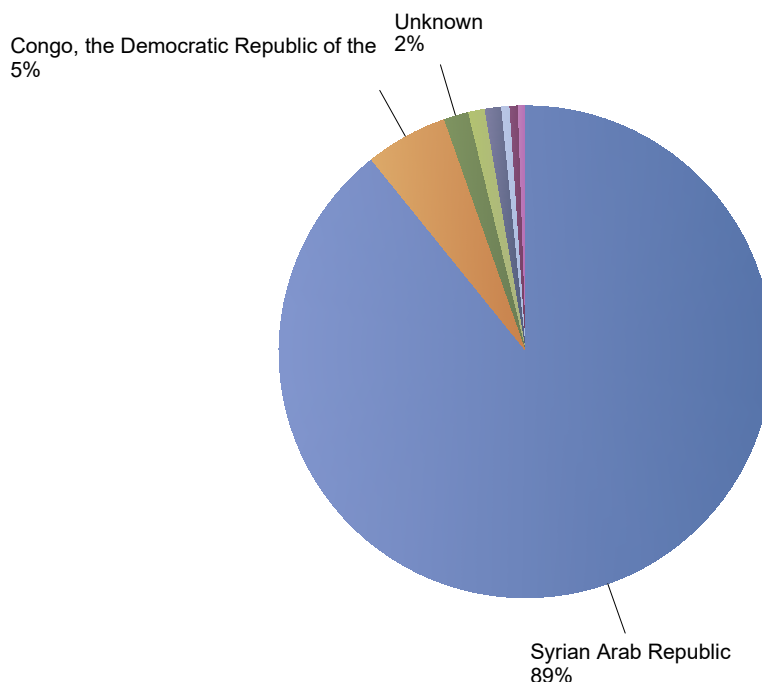

Influx of asylum resettlement in The Netherlands (with the exception of 1:1 resettlement Turkey)

Source: METiS

Total resettlement influx in The Netherlands

Current calendar year:

Country of citizenship	2022				
	Jan	Feb	Mar	Total	Perc
Syrian Arab Republic	113	29	23	165	89%
Congo, the Democratic Republic of the	5	*	5	10	5%
Unknown	*	*	*	*	2%
Iraq	*	*	*	*	1%
Stateless	*	*	*	*	1%
Cambodia	*	*	*	*	1%
Cameroon	*	*	*	*	1%
Cote d'Ivoire	*	*	*	*	1%
Total	125	29	31	185	100%

* To conceal the lowest figures, all values between 0 and 4 are replaced by asterisks.

Previous calendar year:

Country of citizenship	2021	Perc
Congo, the Democratic Republic of the	30	36%
Eritrea	25	30%
Syrian Arab Republic	12	14%
Unknown	7	8%
Senegal	5	6%
Iran (Islamic Republic of)	*	2%
South Sudan	*	1%
Stateless	*	1%
Zambia	*	1%
Total	84	11%

Top nationalities asylum resettlement influx in the current year

Period: 2022

Number of first asylum applications: 185

March 2022

Country of citizenship	Total	Perc
Syrian Arab Republic	23	74%
Congo, the Democratic Republic of the	5	16%
Stateless	*	6%
Cambodia	*	3%
Total	31	25%