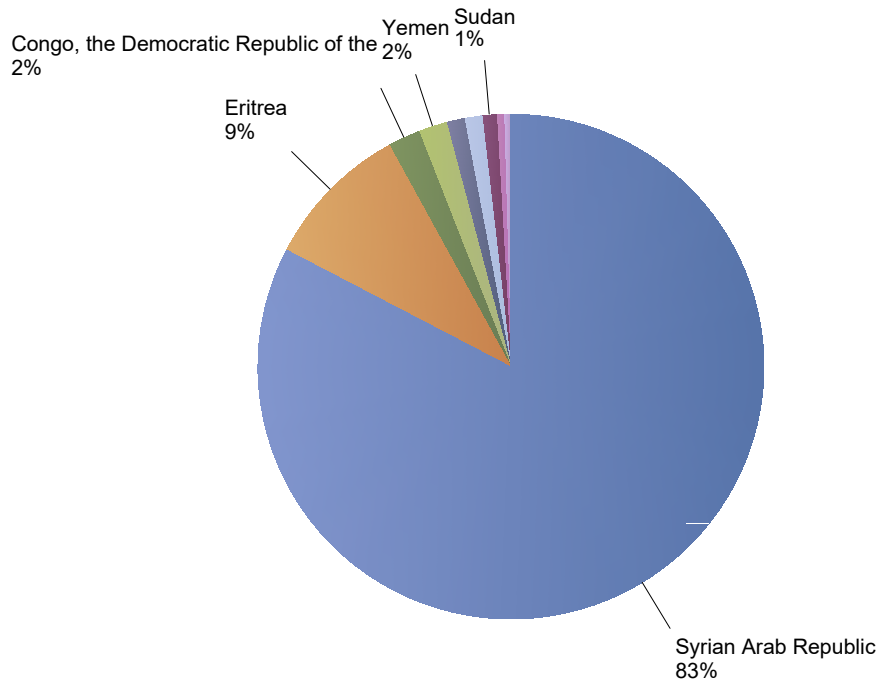

## Influx of asylum resettlement in The Netherlands (with the exception of 1:1 resettlement Turkey)

Source: METiS

Total resettlement influx in The Netherlands

Current calendar year:

Country of citizenship	2023							
	Jan	Feb	Mar	Apr	May	Jun	Total	Perc
Syrian Arab Republic	16	*	115	117	114	*	362	83%
Eritrea	23	*	13	*	*	*	41	9%
Congo, the Democratic Republic of the	*	*	*	*	*	5	9	2%
Yemen	*	*	*	8	*	*	8	2%
Afghanistan	*	*	*	*	*	*	5	1%
Turkey	*	*	*	*	*	*	5	1%
Sudan	*	*	*	*	*	*	*	1%
Iraq	*	*	*	*	*	*	*	0%
Lebanon	*	*	*	*	*	*	*	0%
<b>Total</b>	<b>43</b>	<b>7</b>	<b>134</b>	<b>131</b>	<b>117</b>	<b>6</b>	<b>438</b>	<b>100%</b>

\* To conceal the lowest figures, all values between 0 and 4 are replaced by asterisks.

Previous calendar year:

Country of citizenship	2022	Perc
Syrian Arab Republic	437	61%
Congo, the Democratic Republic of the	191	27%
Somalia	18	3%
Yemen	19	3%
Eritrea	11	2%
Sudan	10	1%
Turkey	10	1%
Ethiopia	5	1%
Unknown	*	1%
Iraq	*	0%
Rwanda	*	0%
Stateless	*	0%
Cambodia	*	0%
Cameroon	*	0%
Cote d'Ivoire	*	0%
Dominican Republic	*	0%
Kenya	*	0%
Lebanon	*	0%
<b>Total</b>	<b>717</b>	<b>6%</b>

Top nationalities asylum resettlement influx in the current year

Period: 2023

Number of first asylum applications: 438

June 2023

Country of citizenship	Total	Perc
Congo, the Democratic Republic of the	5	83%
Eritrea	*	17%
<b>Total</b>	<b>6</b>	<b>50%</b>