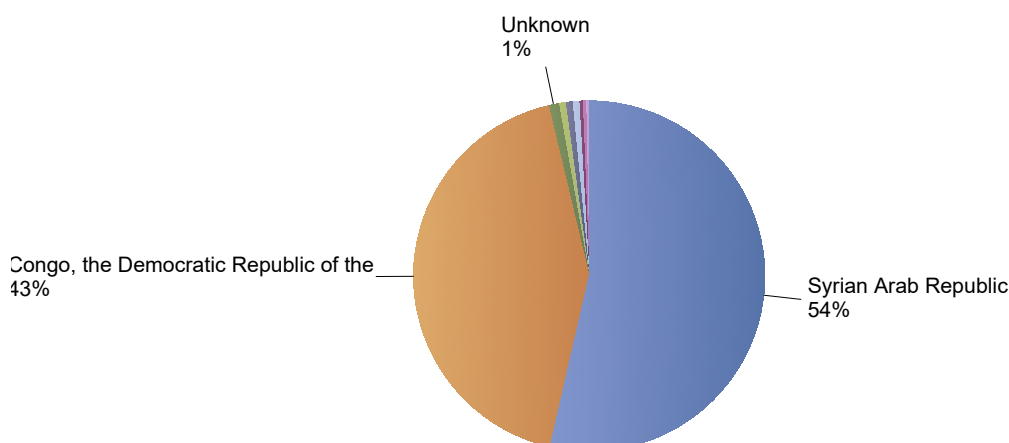

No Data Available

Influx of asylum resettlement in The Netherlands (with the exception of 1:1 resettlement Turkey)

Source: METiS

Total resettlement influx in The Netherlands

Current calendar year:

Country of citizenship	2022							
	Jan	Feb	Mar	Apr	May	Jun	Total	Perc
Syrian Arab Republic	113	29	23	6	*	*	172	54%
Congo, the Democratic Republic of the	5	*	5	17	106	*	137	43%
Unknown	*	*	*	*	*	*	*	1%
Iraq	*	*	*	*	*	*	*	1%
Rwanda	*	*	*	*	*	*	*	1%
Stateless	*	*	*	*	*	*	*	1%
Cambodia	*	*	*	*	*	*	*	0%
Cameroon	*	*	*	*	*	*	*	0%
Cote d'Ivoire	*	*	*	*	*	*	*	0%
Total	125	29	31	23	108	5	321	100%

* To conceal the lowest figures, all values between 0 and 4 are replaced by asterisks.

Previous calendar year:

Country of citizenship	2021	Perc
Congo, the Democratic Republic of the	30	36%
Eritrea	25	30%
Syrian Arab Republic	12	14%
Unknown	7	8%
Senegal	5	6%
Iran (Islamic Republic of)	*	2%
South Sudan	*	1%
Stateless	*	1%
Zambia	*	1%
Total	84	11%

Top nationalities asylum resettlement influx in the current year

Period: 2022

Number of first asylum applications: 321

June 2022

Country of citizenship	Total	Perc
Congo, the Democratic Republic of the	*	80%
Syrian Arab Republic	*	20%
Total	5	50%