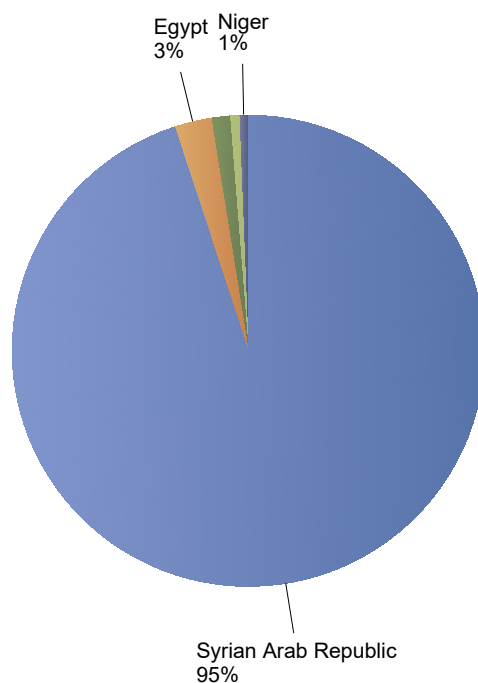

Source: METiS

Total resettlement influx in The Netherlands

Current calendar year:

Country of citizenship	2024					
	Jan	Feb	Mar	Apr	Total	Perc
Syrian Arab Republic	*	*	145	*	150	95%
Egypt	*	*	*	*	*	3%
South Sudan	*	*	*	*	*	1%
Cote d'Ivoire	*	*	*	*	*	1%
Niger	*	*	*	*	*	1%
Total	*	*	151	*	158	100%

* To conceal the lowest figures, all values between 0 and 4 are replaced by asterisks.

Previous calendar year:

Country of citizenship	2023	Perc
Syrian Arab Republic	428	53%
Congo, the Democratic Republic of the	123	15%
Eritrea	88	11%
Sudan	40	5%
Pakistan	26	3%
Afghanistan	24	3%
Unknown	20	2%
Somalia	17	2%
South Sudan	14	2%
Turkey	8	1%
Yemen	8	1%
Iraq	*	0%
Lebanon	*	0%
Stateless	*	0%
Total	801	7%

Top nationalities asylum resettlement influx in the current year

Period: 2024

Number of first asylum applications: 158

April 2024

Country of citizenship	Total	Perc
Syrian Arab Republic	*	67%
Niger	*	33%
Total	*	50%