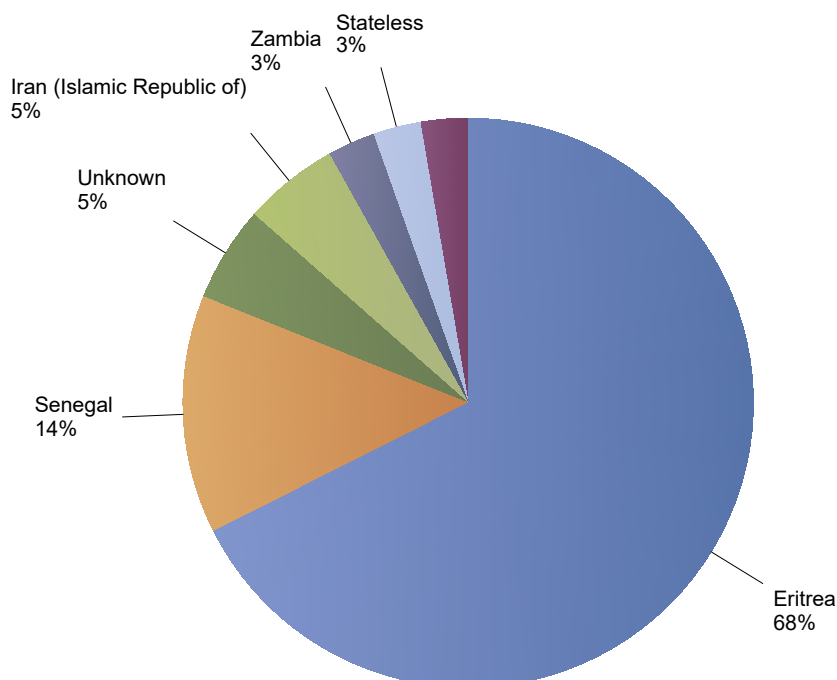

Total asylum relocation influx in the current year

Period: 2021

Number of first asylum applications: 56

Syrian Arab Republic
100%

Influx of asylum resettlement in The Netherlands (with the exception of 1:1 resettlement Turkey)
Source: METiS

Total resettlement influx in The Netherlands

Current calendar year:

Country of citizenship	2021						
	Jan	Mar	Apr	Jun	Jul	Total	Perc
Eritrea	*	*	19	6	*	25	68%
Senegal	*	*	*	*	*	5	14%
Iran (Islamic Republic of)	*	*	*	*	*	*	5%
Unknown	*	*	*	*	*	*	5%
South Sudan	*	*	*	*	*	*	3%
Stateless	*	*	*	*	*	*	3%
Zambia	*	*	*	*	*	*	3%
Total	*	*	21	8	*	37	100%

* To conceal the lowest figures, all values between 0 and 4 are replaced by asterisks.

Previous calendar year:

Country of citizenship	2020	Perc
Syrian Arab Republic	136	45%
Sudan	82	27%
Unknown	27	9%
South Sudan	21	7%
Eritrea	15	5%
Somalia	9	3%
Iraq	*	1%
Tunisia	*	1%
Cameroon	*	0%
Gambia	*	0%
Jamaica	*	0%
Iran (Islamic Republic of)	*	0%
Total	300	8%

Top nationalities asylum resettlement influx in the current year
Period: 2021
Number of first asylum applications: 37

August 2021

Country of citizenship	Perc

Influx of asylum resettlement Turkey 1 on 1 in The Netherlands (EU-Turkey Statement of 18 March 2016)